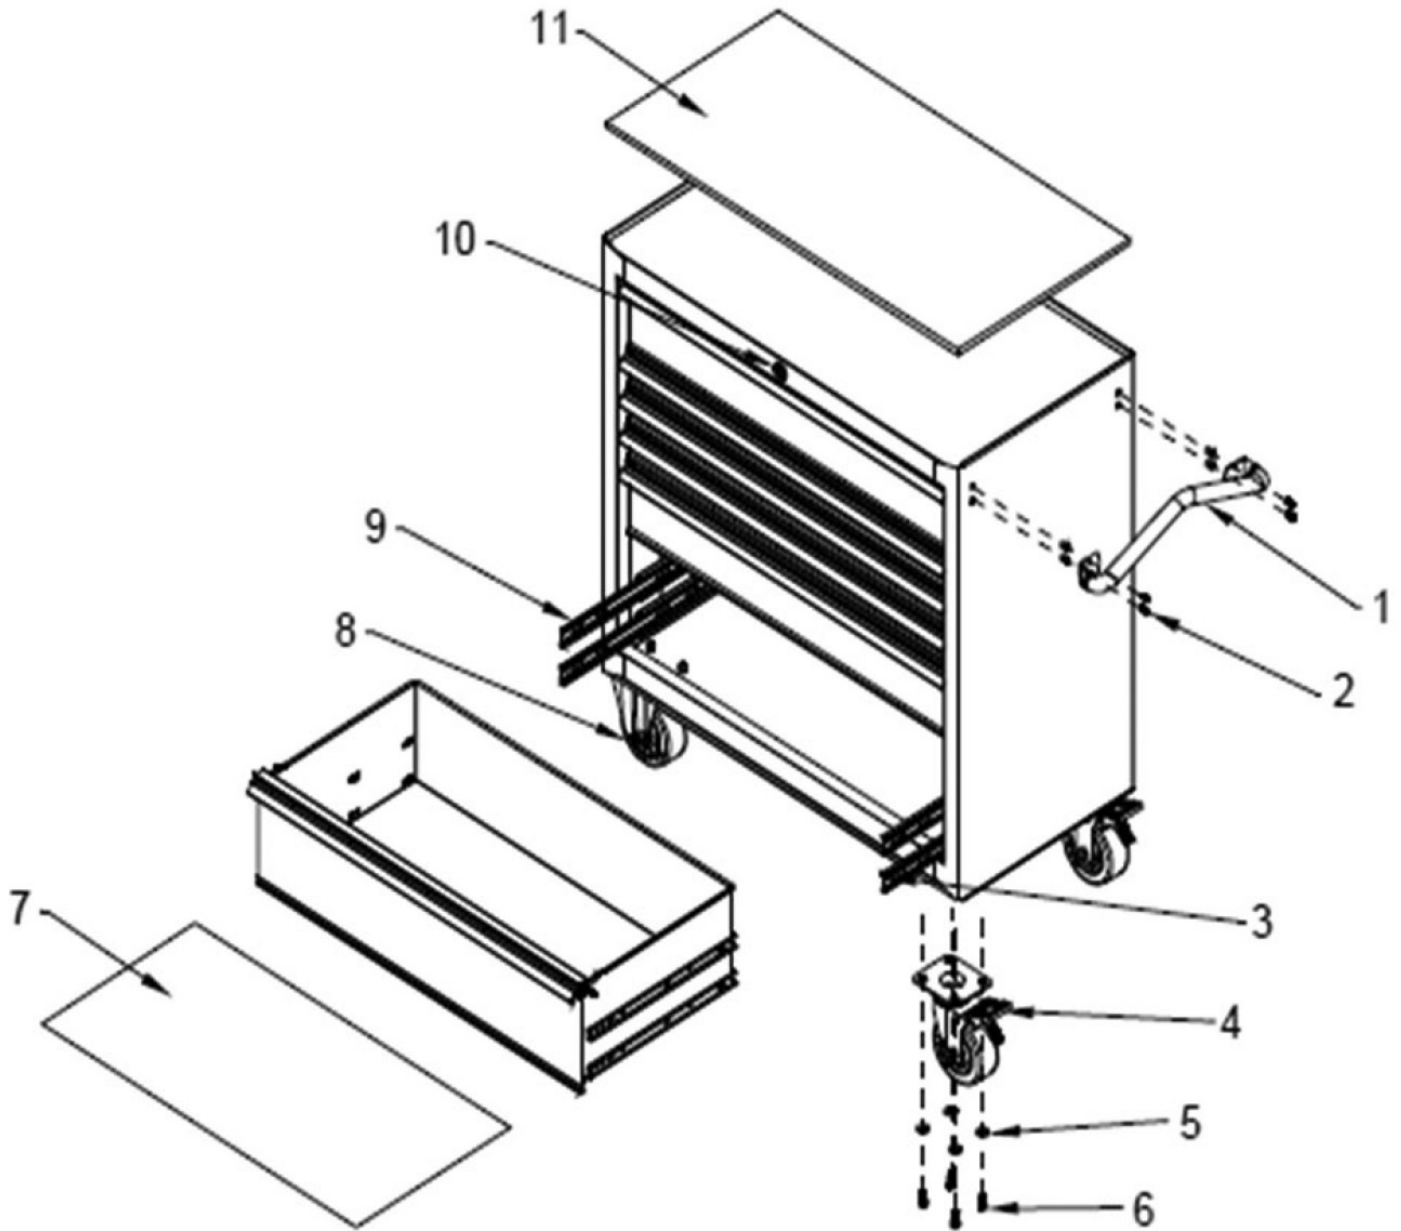

Parts Information:
**Rollcab 6 Drawer 930mm Heavy-Duty
 Black**
Model No: PTB93006

Item	Part No.	Description
1	PTB-306061	Cabinet Handle
2	SS612.S	Hex Head Set Screw M6 X 12 Zinc
3	PTB-300023	Bearing Slide (R)
4	PTB-302069	Wheel, Swivel Castor,4 Bolt (W/Brake)(D:123 W:48 B:14 H:175)
5	PTB-324002	Washer
6	SS820.S	Hex Head Set Screw M8 x 20 Zinc
7	PTB-550113	Drawer Liner 825x400mm

Item	Part No.	Description
8	PTB-302070	Wheel, Fixed Castor, 4 Bolt (D:123 W:48 B:14 H:175)
9	PTB-300022	Bearing Slide (L)
10	PTB-304007	Lock And Key (Number 1201)
11	PTB-570491	Top panel
--	PTB-310157	Sealey Zinc Badge (Not Shown)
--	PTB-310158	Premier Zinc Badge (Not Shown)